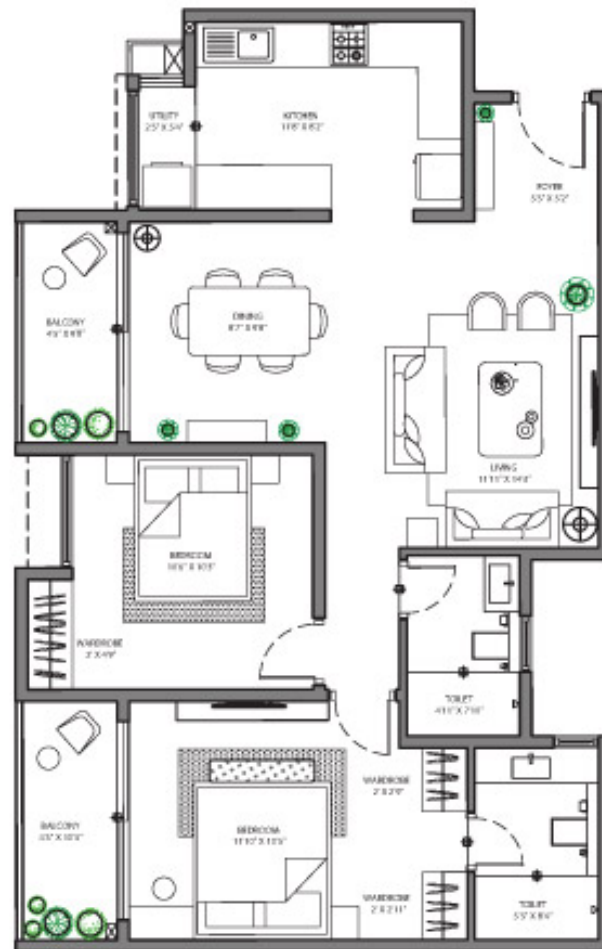

2BHK - Type E

Carpet Area as per RERA: 794 SQ FT

CREDAI Carpet Area: 857 SQ FT

Super Built Up Area: 1159 SQ FT

3BHK - Type H

Carpet Area as per RERA: 972 SQ FT

CREDAI Carpet Area: 1025 SQ FT

Super Built Up Area: 1396 SQ FT

3BHK - Type J

Carpet Area as per RERA: 955 SQ FT

CREDAI Carpet Area: 1007 SQ FT

Super Built Up Area: 1370 SQ FT