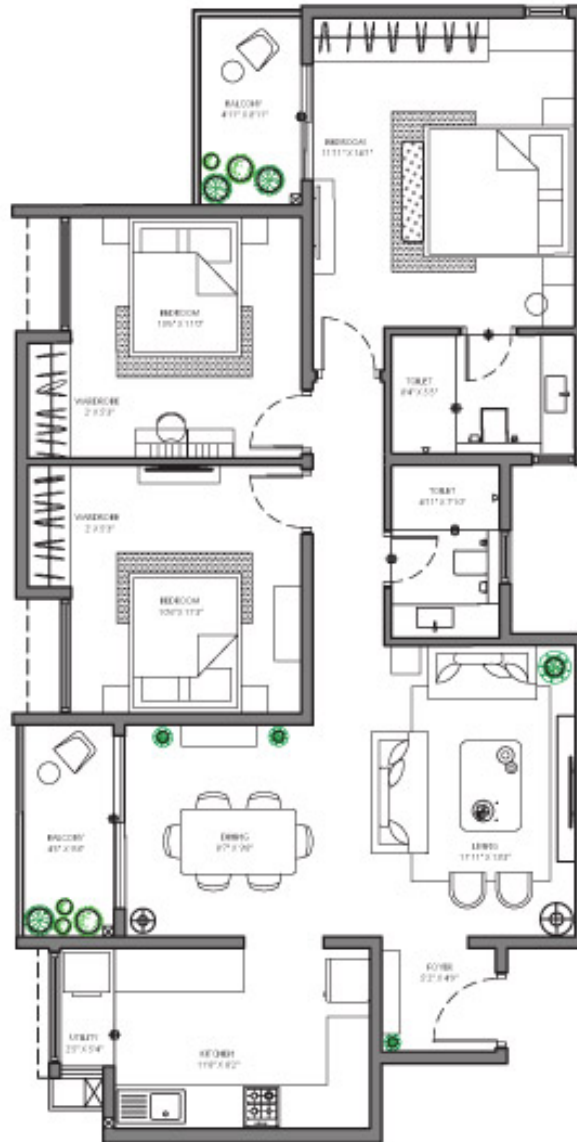

2BHK - Type E

Carpet Area as per RERA: 794 SQ FT

CREDAI Carpet Area: 857 SQ FT

Super Built Up Area: 1159 SQ FT

3BHK - Type H

Carpet Area as per RERA: 972 SQ FT

CREDAI Carpet Area: 1025 SQ FT

Super Built Up Area: 1396 SQ FT

3BHK - Type J

Carpet Area as per RERA: 955 SQ FT

CREDAI Carpet Area: 1007 SQ FT

Super Built Up Area: 1370 SQ FT